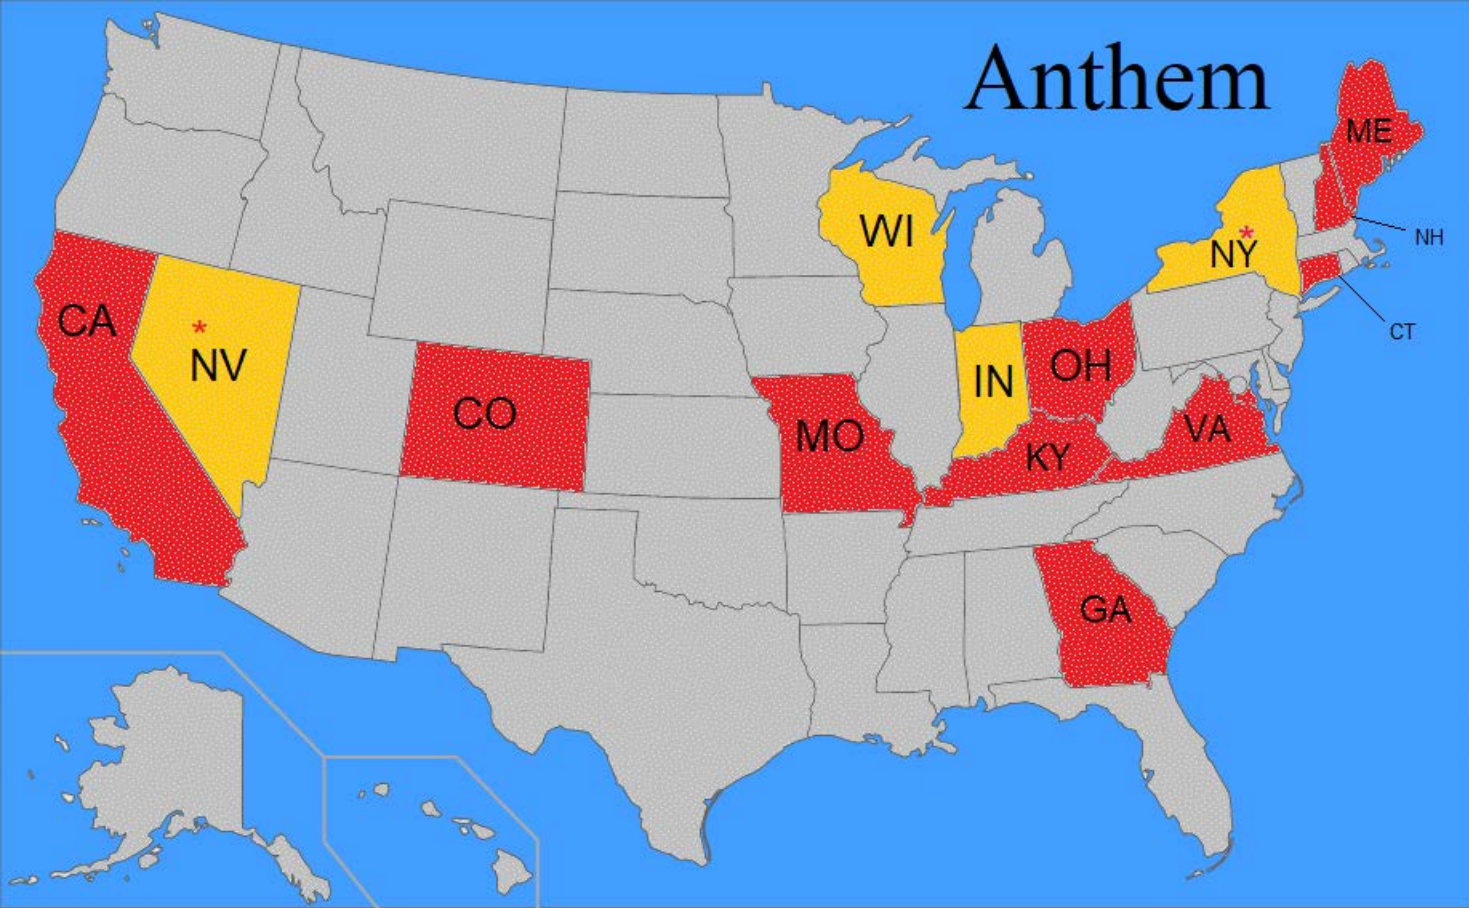

# Anthem

Orange - Off Exchange Only - Paper Application

Red - On/Off Exchange - Online Submission

\* - No Agent Compensation